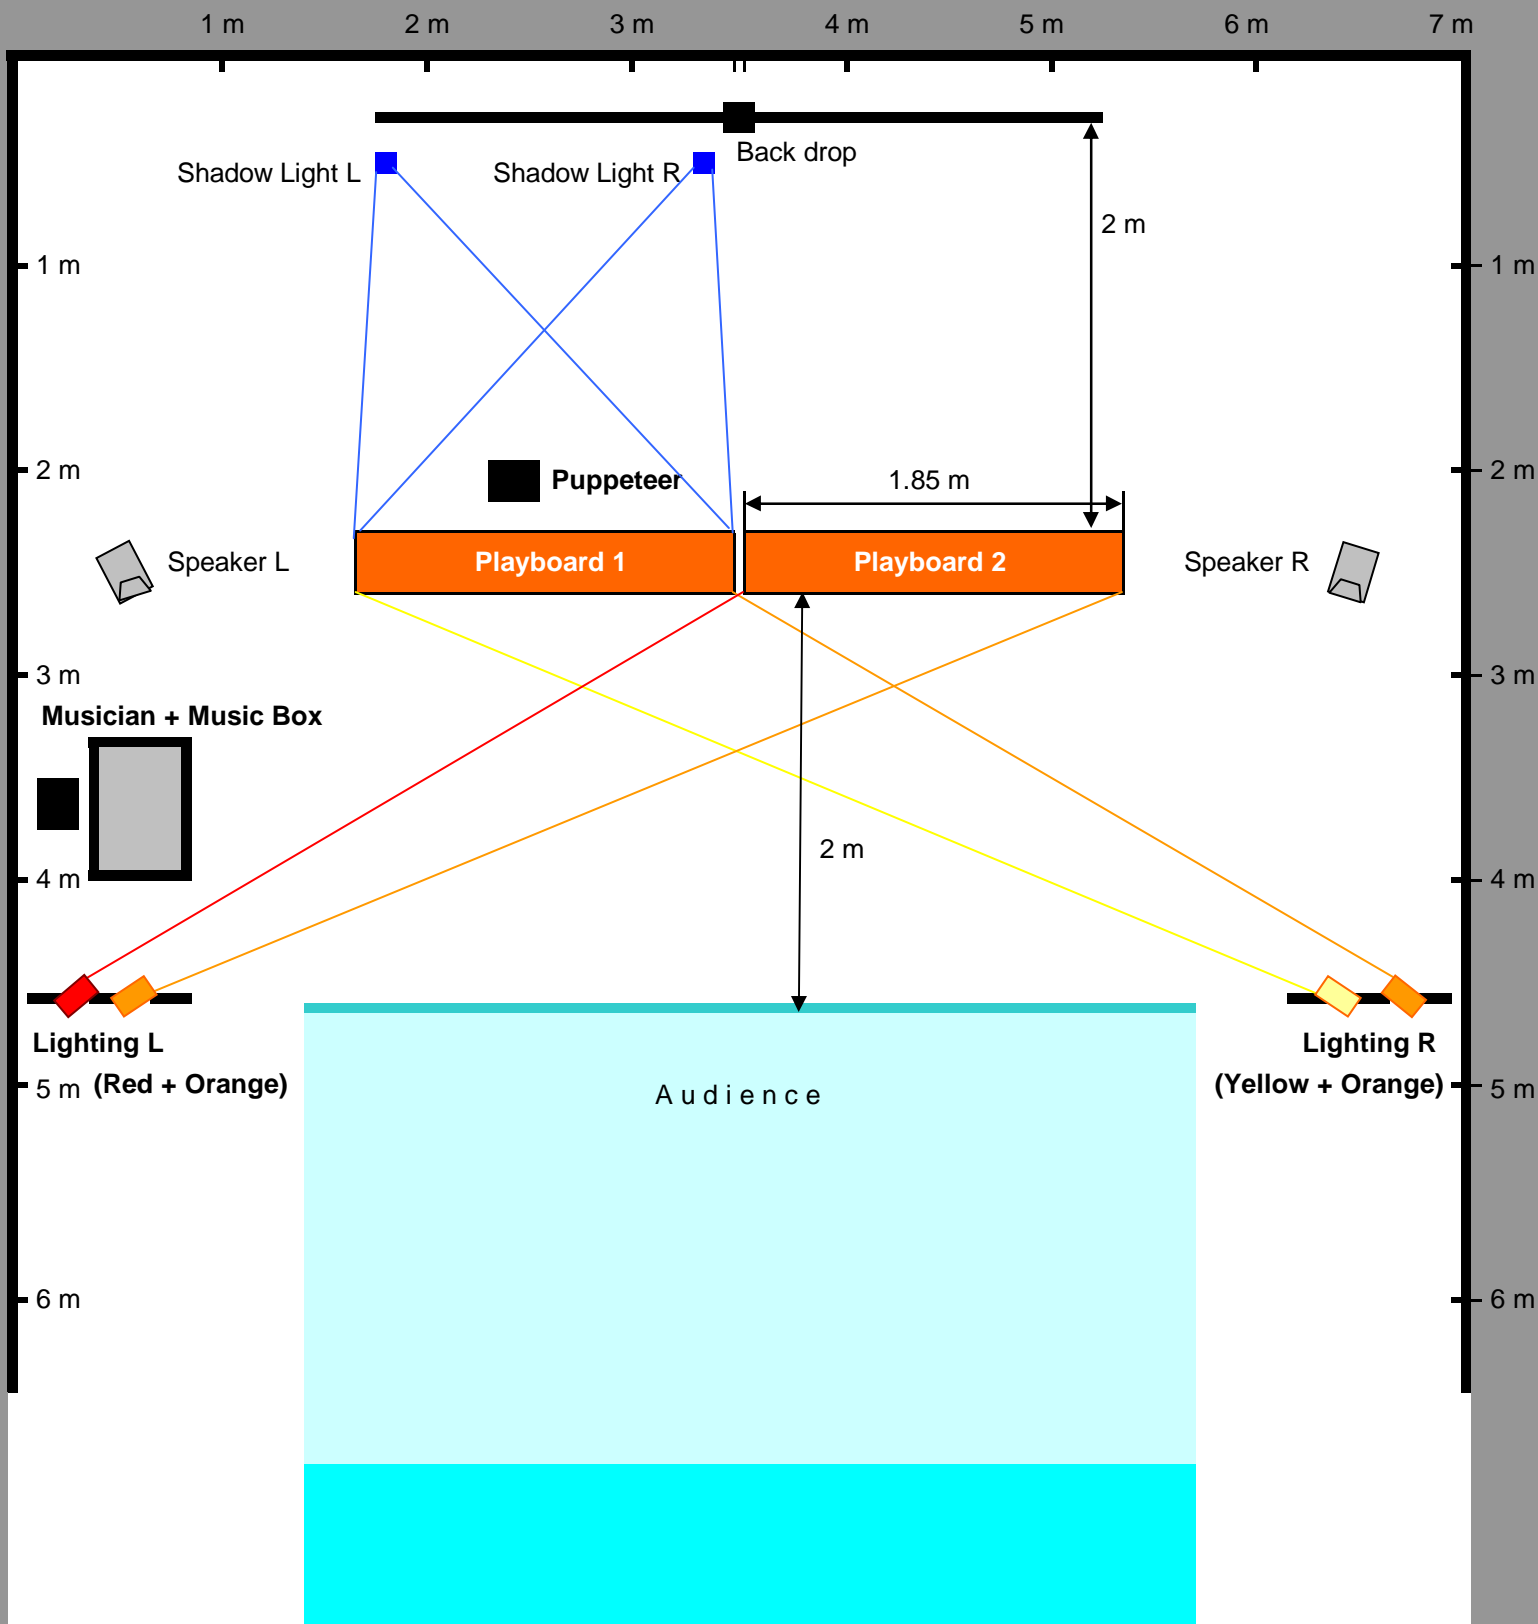

INDIGO MOON THEATRE, WORM THAT SQUIRMED STAGE PLAN ABOVE VIEW

SIDE VIEW